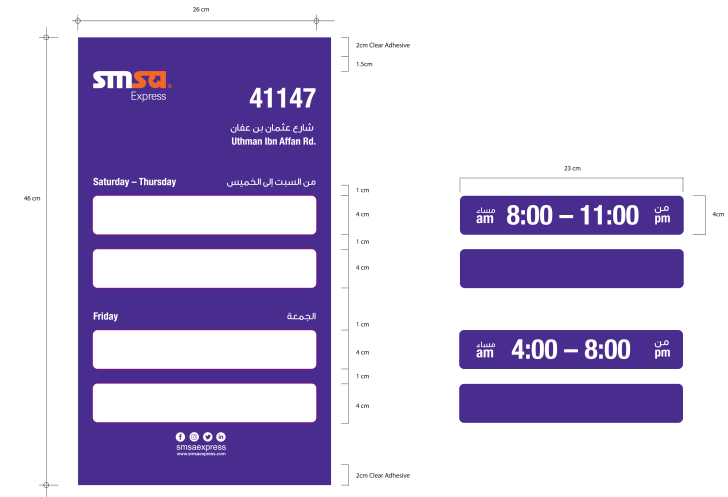

Sign Visualization the measurement will vary slightly as per the onsite requirement

Wall Paint  
Violet Toner matching the Pantone Code Violet C  
Jotun Fenomastic 4417

Reverse printed acrylic and wall graphic instalation guide

— Guides

**Instructions**

While there's no set height for Rsc Clock placement, Considering the wall dimensions vary from one retail to other retails, recommending a place holder for clock will be in between the TV and ceiling, measuring exactly the center of the wall between TV & Ceiling.

**Instructions**

Fire extinguisher preferred installation dimension is 1200mm.

size A6 stickers

size A6 stickers

**Instructions**

The Actual size of RSC time signe 26cmx 46cm.  
The installation 170cm from the floor.

The Actual size of RSC entrance door PUSH/PULL sticker size A6.  
The installation 107cm from the floor.