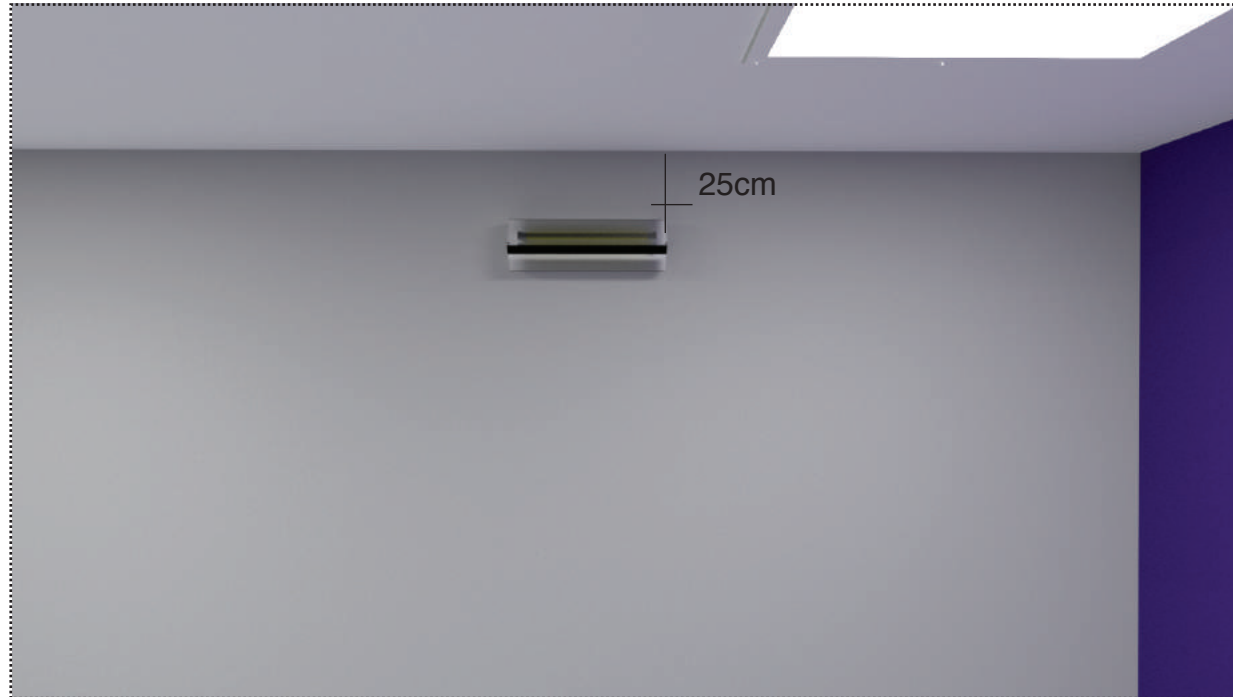

Fabricated Metal Finishes  
Fabricated Polished

Sign made of 60mm depth mirror & brush /matt (SM Mirror-SA Bush/Matt )  
finish stainless steel 3D non-lit letters to be fixed directly on existing background using necessary fixtures.

Sign Visualization the measurement will vary slightly as per the onsite requirement

Wall Paint  
Violet Toner matching the Pantone Code Violet C  
Jotun Fenomastic 4417

Reverse printed acrylic and wall graphic instalation guide

#### Instructions

Emergency light has to be installed center of the left wall of RSC measuring 25cm below from the ceiling.  
Electrical wiring to the unit will be concealed inside the wall.  
Power plug should be installed at the back wall and easily accessible for testing.

— Guides

**Instructions**

While there's no set height for Rsc Clock placement, Considering the wall dimensions vary from one retail to other retails, recommending a place holder for clock will be in between the TV and ceiling, measuring exactly the center of the wall between TV & Ceiling.