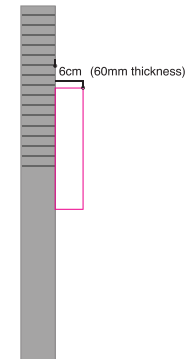

Sign made of 60mm depth mirror & brush /matt (SM Mirror-SA Bush/Matt)
finish stainless steel 3D non-lit letters to be fixed directly on existing background using necessary fixtures.

Wall Paint
Violet Toner matching the Pantone Code Violet C
Jotun Fenomastic 4417