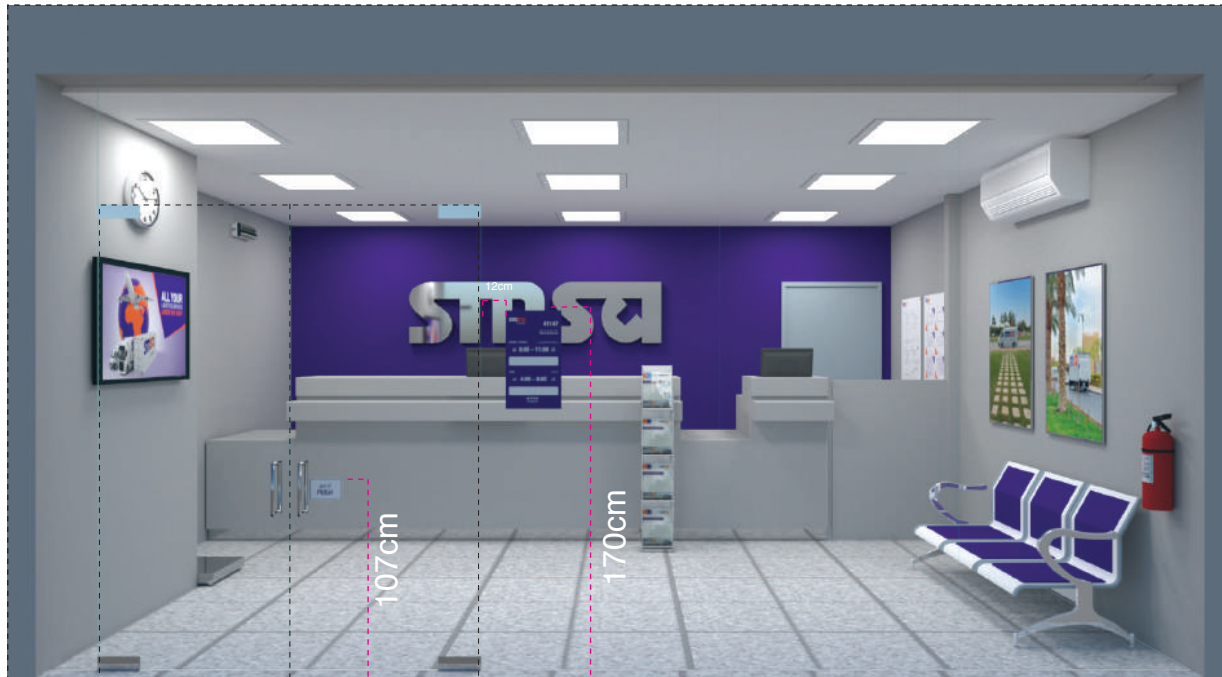

— Guides

**Instructions**

While there's no set height for Rsc Clock placement, Considering the wall dimensions vary from one retail to other retails, recommending a place holder for clock will be in between the TV and ceiling, measuring exactly the center of the wall between TV & Ceiling.

**Instructions**

Fire extinguisher preferred installation dimension is 1200mm.

size A6 stickers

size A6 stickers

**Instructions**

The Actual size of RSC time signe 26cmx 46cm.  
The installation 170cm from the floor.